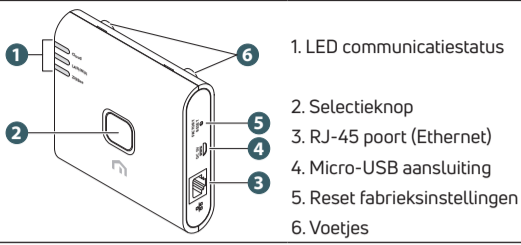

Unisenza Plus

Gateway

Overzicht

Cloud LED
LAN/Wi-Fi LED
ZigBee LED

Installatie

Gebruik