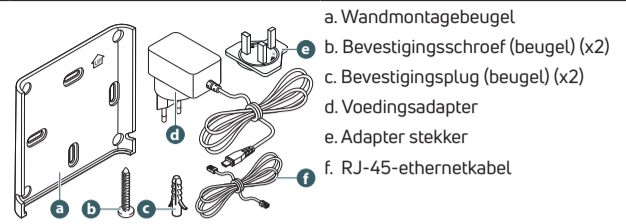

Unisenza Plus

Gateway

Overzicht

Cloud LED
LAN/Wi-Fi LED
ZigBee LED

Installatie

Gebruik