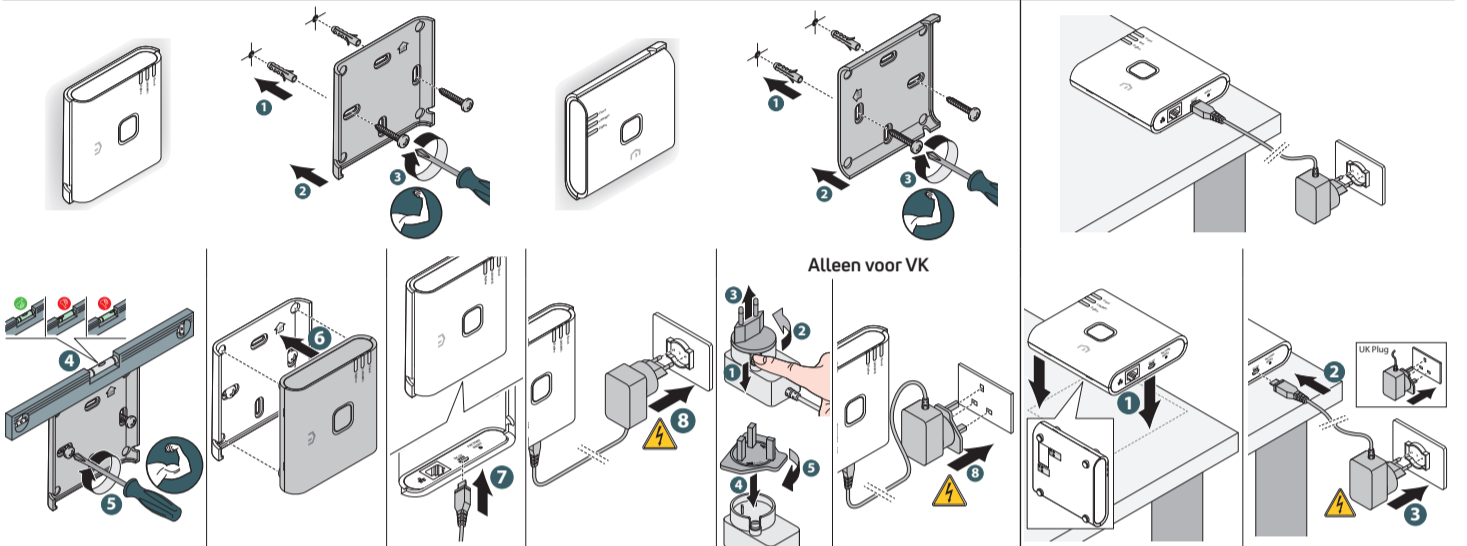

Unisenza Plus

Gateway

Overzicht

Cloud LED
LAN/Wi-Fi LED
ZigBee LED

Installatie

Gebruik