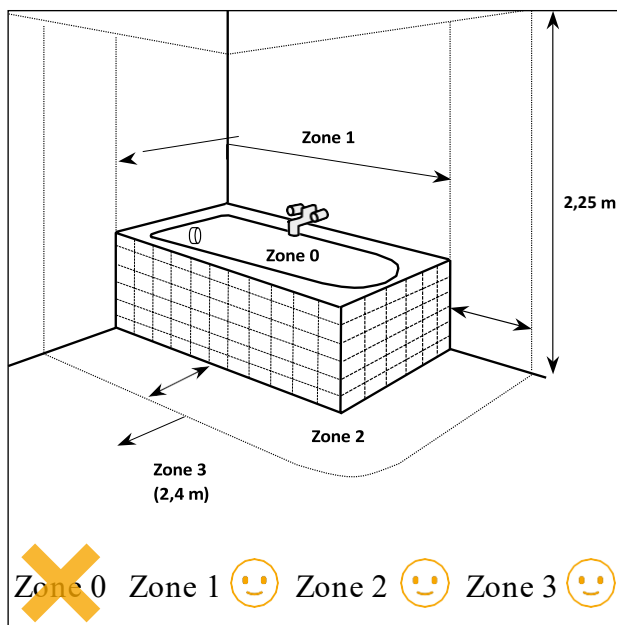

Skala | Technical Data Sheet

Skala

Figuresse Skala is an electric towel warmer with traditional and timeless ladder design for maximum practicality in everyday use. Well thought smart wall brackets make the installation easy and quick. Choose Skala with plug for quick installation or hidden cable connection for clean aesthetic look of the bathroom. Chrome or black colour of the towel warmer will give fine finish look and fit perfectly along other appliances in bathroom. Skala is controlled by push of the button with LED indicator and can work continually or according to 2h or 4h timer. The product includes 2-pole power switch with LED indicator.

Material

Skala is made out of steel.

Colour

Skala is available in two colours black and chrome.

Controller

Skala is controlled by push of a button. Following working modes are available:

- Continually ON or OFF
- 2h or 4h ON, after OFF

Controller and the 2-pole switch have LED indicators.

Installation

Skala is available in two versions:

- plugg
- hidden cable connection

The version with the plug provide quick installation but limits the product to the zone 2, at the same time cable connection will be exposed. The version with hidden cable connection allows to be installed in the zone 1, at the same time the cable connection is hidden, providing clean aesthetic look. However, the electrical connection of the towel warmer to the power supply should be carried out by a qualified electrician in accordance with current local and national electrical installation regulations.

Skala | Technical Data Sheet

Skala is equipped in "smart" wall brackets which stick to the wall allowing to quick and easy locate the mounting position and minimize the risk of fail installation of the product. The "smart" brackets allow to repeated the preparation process for installation of the product in case of mistake.