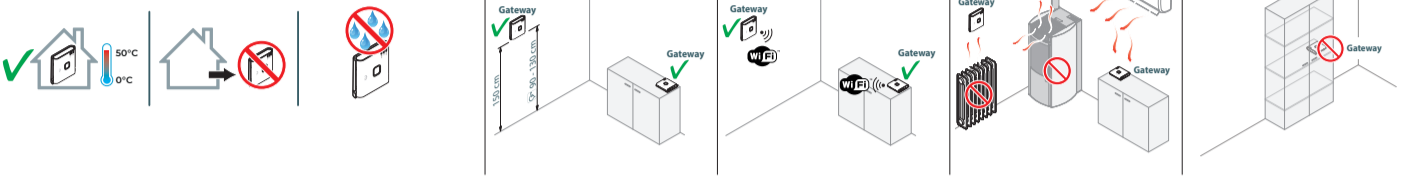

Unisenza Plus Gateway

Überblick

Cloud LED
LAN/Wi-Fi LED
ZigBee LED

Installation

Nutzung