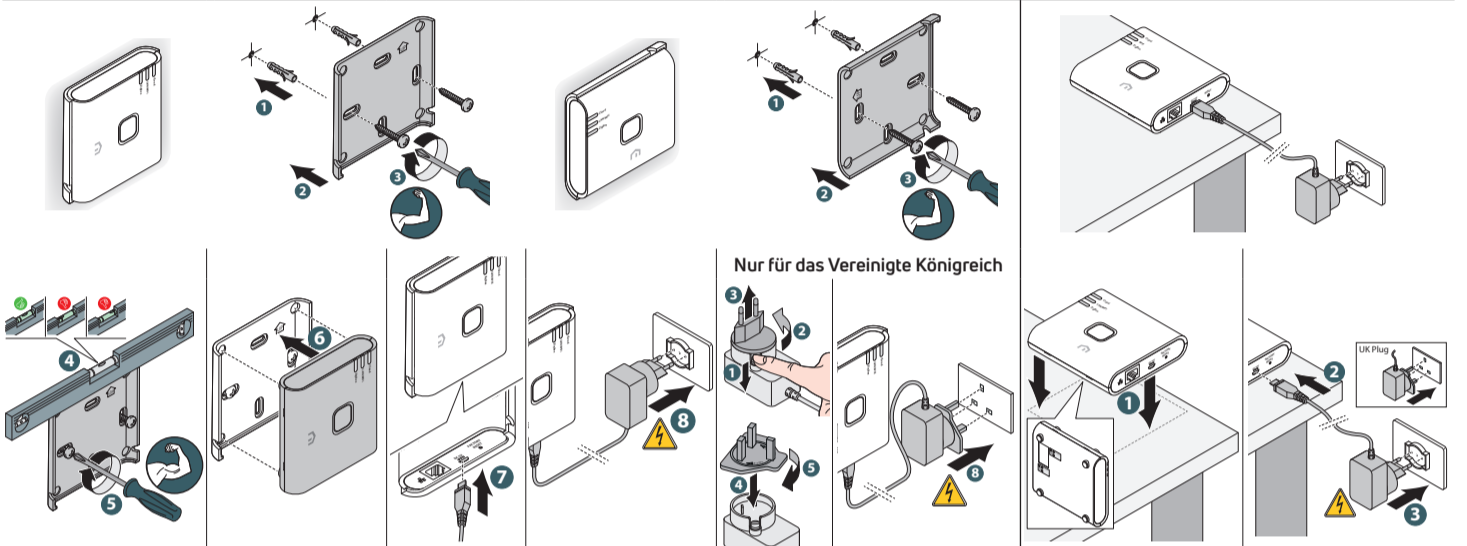

Unisenza Plus Gateway

Überblick

Cloud LED
LAN/Wi-Fi LED
ZigBee LED

Installation

Nutzung