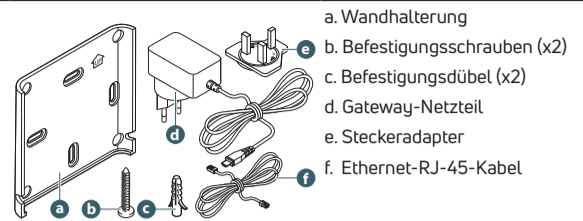

Unisenza Plus Gateway

Überblick

Cloud LED
LAN/Wi-Fi LED
ZigBee LED

Installation

Nutzung