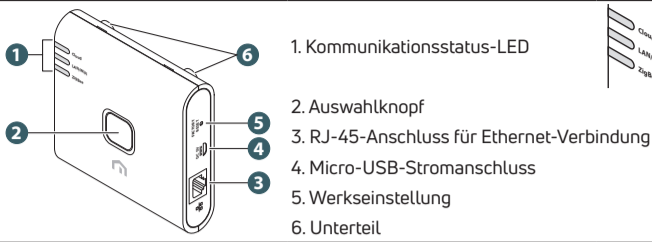

Unisenza Plus Gateway

Überblick

Cloud LED
LAN/Wi-Fi LED
ZigBee LED

Installation

Nutzung