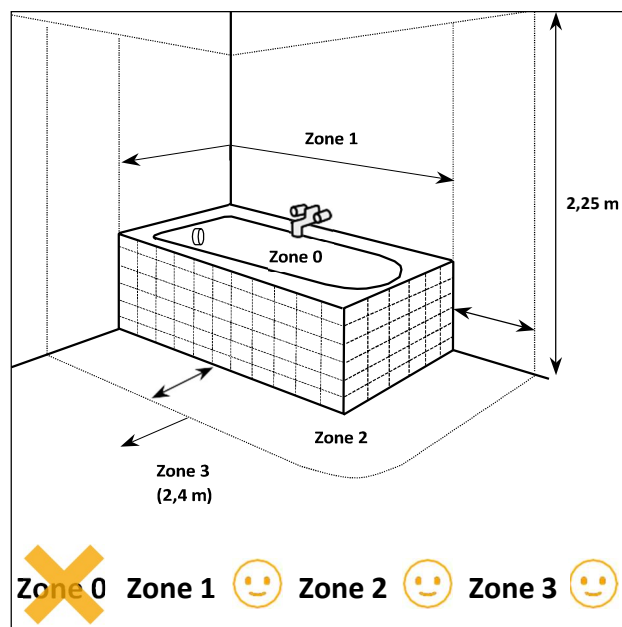

## Controller

Scylla is controlled by push of a button. Following working modes are available:

- Continually ON or OFF
- 2h or 4h ON, after OFF

Controller and the 2-pole switch have LED indicators.

## Installation

Scylla is available in two versions:

- plug
- hidden cable connection

The version with the plug provide quick installation but limits the product to the zone 2, at the same time cable connection will be exposed. The version with hidden cable connection allows to be installed in the zone 1, at the same time the cable connection is hidden, providing clean aesthetic look. However, the electrical connection of the towel warmer to the power supply should be carried out by a qualified electrician in accordance with current local and national electrical installation regulations.