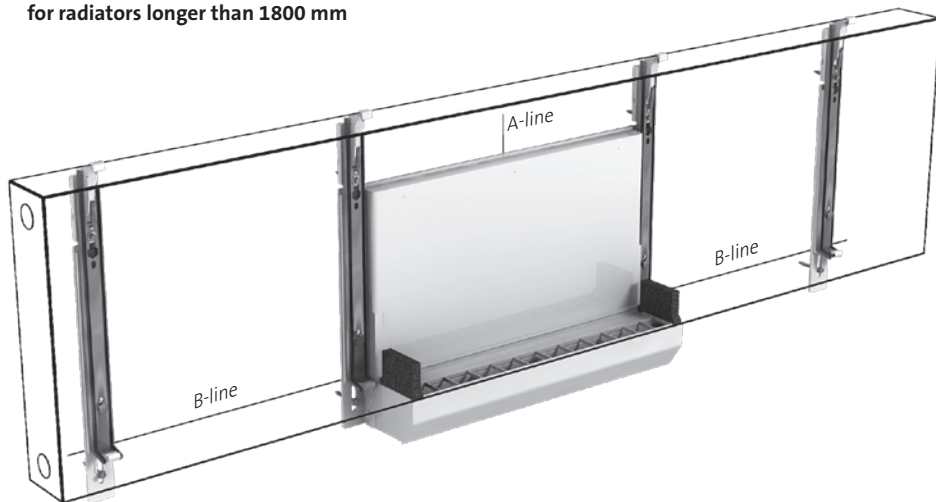

AIR Distances

Instruction for installation

Additional brackets
for radiators longer than 1800 mm

Brackets

PURMO

THERMOPANEL